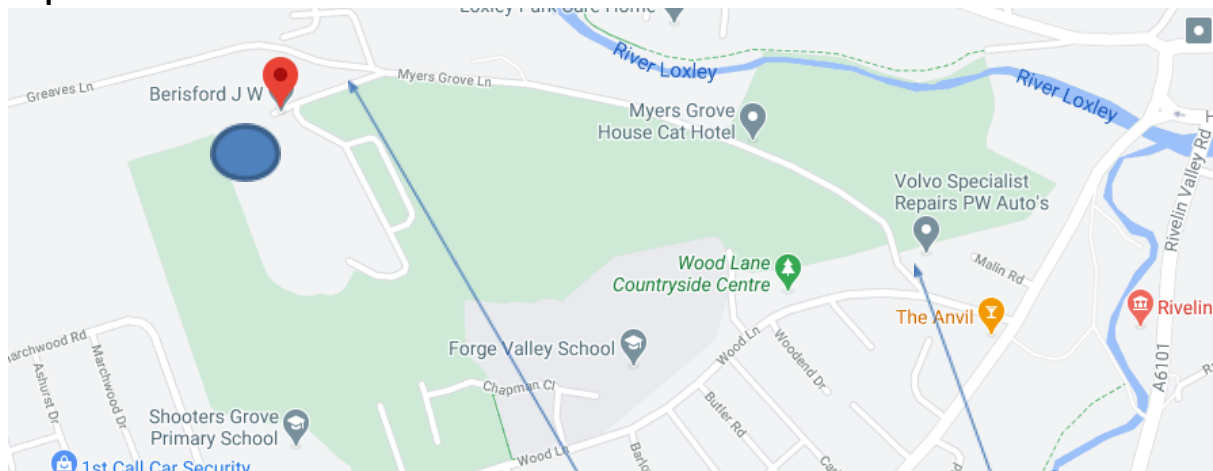

CROSSPOOL FC

Directions to Myers Grove Hub

Welcome to Crosspool FC's Myers Grove Hub.

We play our home games at the following venue:

Myers Grove Hub
Myers Grove Lane
Stannington,
Sheffield S6 5JH

(Google: "Stannington Community Association", which is on the same site)

Map

Directions

From A61 Penistone Road: Turn onto Bradfield Road (towards Stannington), which continues on to Holme Lane. Take the 2nd of the two roads (B6076) Stannington Lane. Then take the 2nd right onto Wood Lane, just before The Anvil pub. Take the 1st right onto Myers Grove Lane, past PW Autos garage, and Myers Grove House Cat Hotel. At the fork in the road with Greave Lane, keep Left on Myers Grove Lane. Just before the dead end, turn left through the green gates. The Crosspool FC car park is immediately on your right (blue dot on map above).

Note:

- (1) The site is situated behind Forge Valley School (Wood Lane) in Stannington, but there is no access to the Myers Grove Hub site through the School.
- (2) There are TWO parts of Myers Grove Lane, both of which are off Wood Lane. Our site is on the part of Myers Grove Lane DOWNHILL from the Forge Valley School – you will not be able to drive between the two parts of Myers Grove Lane (footpath only). If you've passed the Forge Valley School on your right driving up Wood Lane, you've missed the correct Myers Grove Lane turn off!

Site Plan:

Parking

There is a short walk (4 mins max) up a gravel slope to the pitch that we play our home games on. Pitch 3 does involve walking up the grassy bank from the car park (2 mins walk) If the Crosspool FC car park is full, please park on the opposite side of the public footpath (on