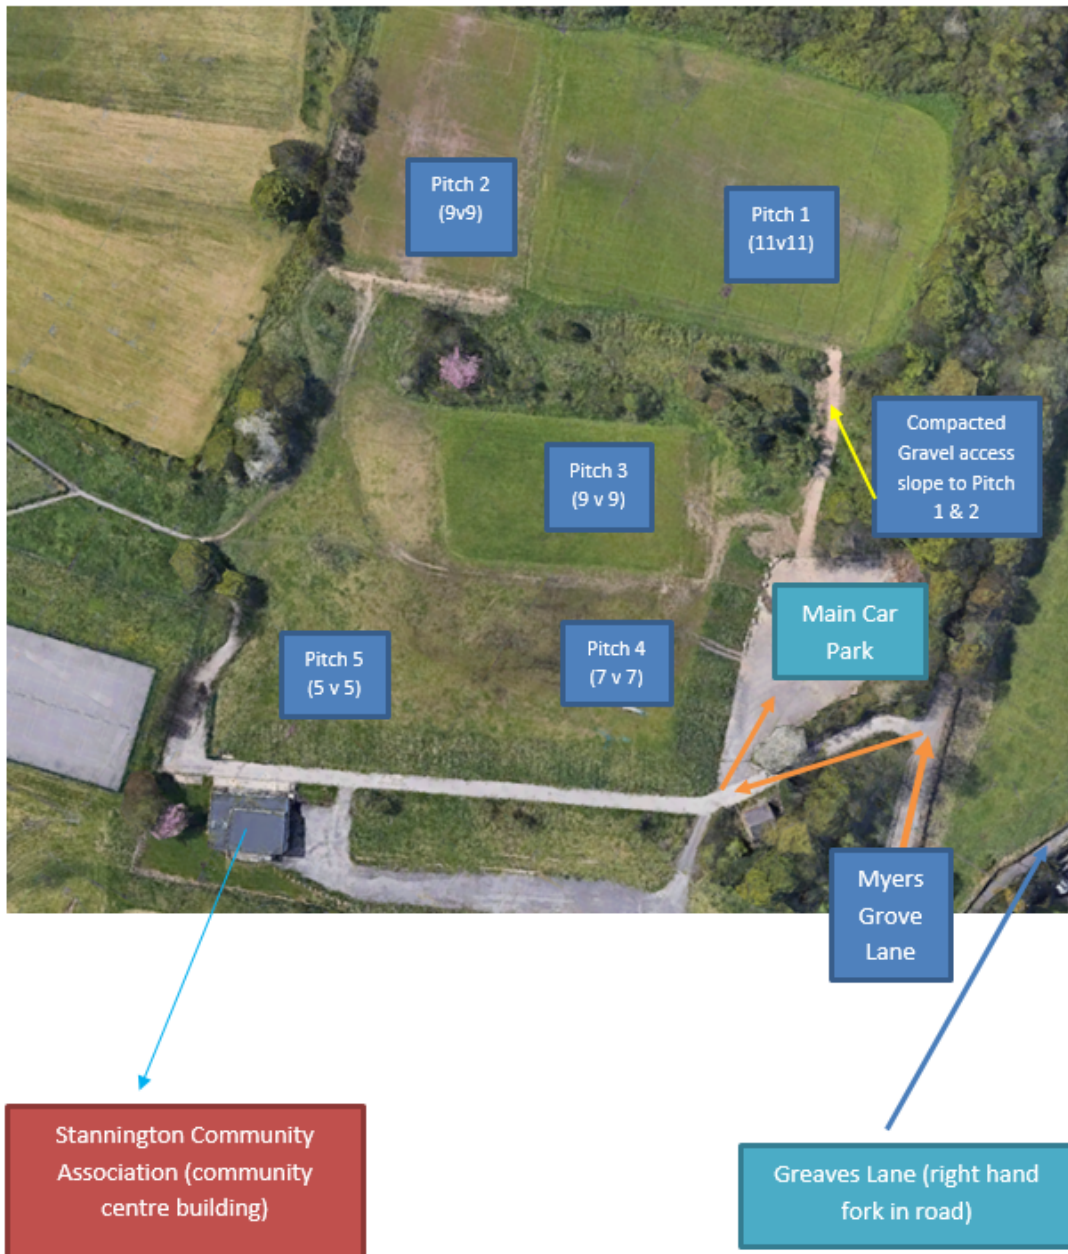

CROSSPOOL FC

Directions to Myers Grove Hub

Welcome to Crosspool FC's Myers Grove Hub.

We play our home games at the following venue:

Myers Grove Hub
Myers Grove Lane
Stannington,
Sheffield S6 5JH

(Google: "Stannington Community Association", which is on the same site)

Map

Directions

From A61 Penistone Road: Turn onto Bradfield Road (towards Stannington), which continues on to Holme Lane. Take the 2nd of the two roads (B6076) Stannington Lane. Then take the 2nd right onto Wood Lane, just before The Anvil pub. Take the 1st right onto Myers Grove Lane, past PW Autos garage, and Myers Grove House Cat Hotel. At the fork in the road with Greave Lane, keep Left on Myers Grove Lane. Just before the dead end, turn left through the green gates. The Crosspool FC car park is immediately on your right (blue dot on map above).

Note:

- (1) The site is situated behind Forge Valley School (Wood Lane) in Stannington, but there is no access to the Myers Grove Hub site through the School.
- (2) There are TWO parts of Myers Grove Lane, both of which are off Wood Lane. Our site is on the part of Myers Grove Lane DOWNHILL from the Forge Valley School – you will not be able to drive between the two parts of Myers Grove Lane (footpath only). If you've passed the Forge Valley School on your right driving up Wood Lane, you've missed the correct Myers Grove Lane turn off!

Site Plan:

Parking

There is a short walk (4 mins max) up a gravel slope to the pitch that we play our home games on. Pitch 3 does involve walking up the grassy bank from the car park (2 mins walk) If the Crosspool FC car park is full, please park on the opposite side of the public footpath (on